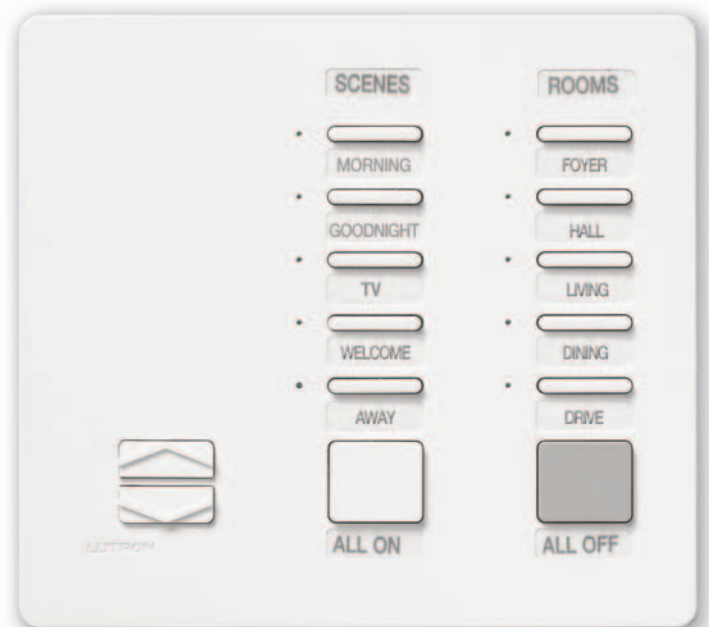

RadioRA® | 3500 square foot package

- ▲ Control all your interior and landscape lighting to maximize security and enhance your beautiful home.
- ◀ Adjust and monitor all your lighting from a tabletop master.

Conveniently adjust the lighting throughout your home.

- Light up your home from the safety of your car
- Create a well-lighted pathway through your home with the touch of a button
- Enter your home and adjust the lights with your master control
- Reduce wall clutter by replacing multiple switches on the wall with a single master control
- Secure your home for the night...control and monitor all the lighting from your bedside
- Integrate easily with the security system

tabletop master control

RadioRA® | 3500 square foot package

Package Contents (RALB-3500SQFT-)

- (1) 5-large-button wall-mounted master control** (with personalized engraving) control and monitor status of RadioRA dimmers and switches anywhere in your home

- (1) tabletop master control** control and monitor status of RadioRA dimmers and switches anywhere in your home

- (1) RF signal repeater** ensures perfect signal communication between all system components